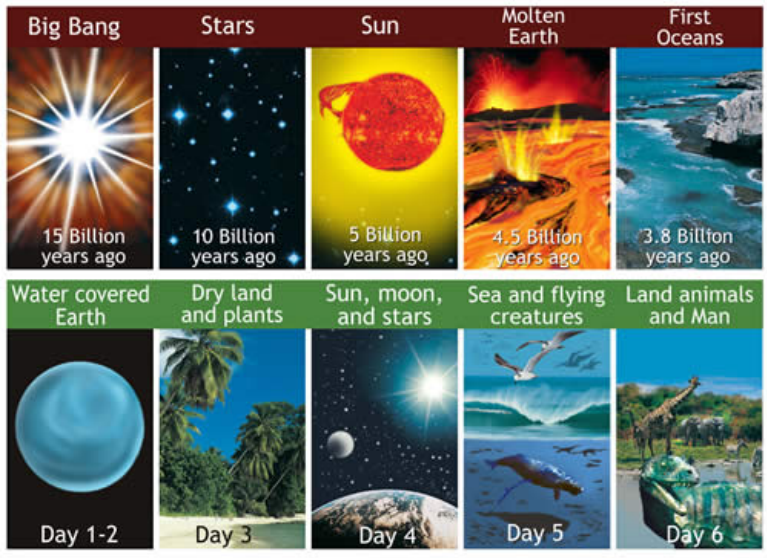

---

---

---

---

---

---

**Creation is described in Genesis 1:1 to 2:3 as occurring in six "days":**

- Day 1: \_\_\_\_\_
- Day 2: \_\_\_\_\_
- Day 3: \_\_\_\_\_
- Day 4: \_\_\_\_\_
- Day 5: \_\_\_\_\_
- Day 6: \_\_\_\_\_
- Day 7: \_\_\_\_\_

Item	According to Genesis	According to Evolution Theory
1. Source		
2. Sun		
3. Grass, land plants, trees		
4. First forms of life		
5. Birds		
6. Fruit Trees		
7. Initial diet of animals		
8. Age of the universe		
9. Age of the world		
10. Age of earliest life forms		
11. Where humans came from		